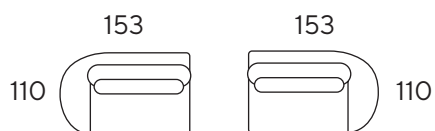

Model: Bilbao

A: 30 cm

B: 40 cm

H: 80 cm

C: 50 cm*

* 65 cm without lumbar pillow

Frame: Solid wood, hardwood laminates

Seat frame: nosag springs

Seat: Comfort foam

Back: Foam flakes/HCS fibers mix

Legs (E): plastic, black (2,5 cm)

Element 123 arm (L/R)*

Element 123 no arm*

Footstool A

*Element included with lumbar pillow

L = Arm Left, R = Arm Right