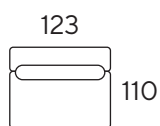

Model: Bilbao

A: 30 cm

B: 40 cm

H: 80 cm

C: 50 cm*

* 65 cm without lumbar pillow

Frame: Solid wood, hardwood laminates

Seat frame: nosag springs

Seat: Comfort foam

Back: Foam flakes/HCS fibers mix

Legs (E): plastic, black (2,5 cm)

Element 123 arm (L/R)*

Element 123 no arm*

Footstool A

*Element included with lumbar pillow

L = Arm Left, R = Arm Right