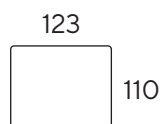

Model: Bilbao

A: 30 cm

B: 40 cm

H: 80 cm

C: 50 cm*

* 65 cm without lumbar pillow

Frame: Solid wood, hardwood laminates

Seat frame: nosag springs

Seat: Comfort foam

Back: Foam flakes/HCS fibers mix

Legs (E): plastic, black (2,5 cm)

Element 123 arm (L/R)*

Element 123 no arm*

Footstool A

*Element included with lumbar pillow

L = Arm Left, R = Arm Right