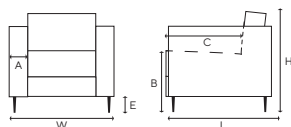

Model: Bilbao

A: 30 cm

B: 40 cm

H: 80 cm

C: 50 cm*

* 65 cm without lumbar pillow

Frame: Solid wood, hardwood laminates

Seat frame: nosag springs

Seat: Comfort foam

Back: Foam flakes/HCS fibers mix

Legs (E): plastic, black (2,5 cm)

Element 123 arm (L/R)*

Element 123 no arm*

Footstool A

*Element included with lumbar pillow

L = Arm Left, R = Arm Right