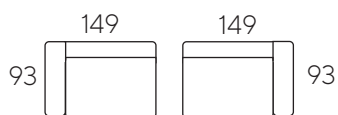

Model: Lobras

A: 26 cm H: 77 cm
 B: 44 cm C: 59 cm

Frame: Solid wood, hardwood laminates,
Seat frame: Nosag springs
Seat: Comfort foam

Back: Comfort foam
Legs (E): black (2,5 cm)

Element 78 no arm

Element 78 arm (L/R)

Element 78

Element 93 no arm

Element 93 arm (L/R)

Element 93

Element 123 no arm

Element 123 arm (L/R)

Element 123

LongChair XL
(L/R)

Element
corner 45

Footstool A

Footstool B

L = Arm Left, R = Arm Right

NOTE! : Ordering of modules should be from left to right (seen from front). The actual dimensions can vary by (+/- 5cm).