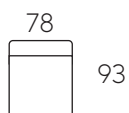

Model: Lobras

A: 26 cm H: 77 cm
 B: 44 cm C: 59 cm

Frame: Solid wood, hardwood laminates,
Seat frame: Nosag springs
Seat: Comfort foam

Back: Comfort foam
Legs (E): black (2,5 cm)

Element 78 no arm

Element 78 arm (L/R)

Element 78

Element 93 no arm

Element 93 arm (L/R)

Element 93

Element 123 no arm

Element 123 arm (L/R)

Element 123

LongChair XL
(L/R)

Element
corner 45

Footstool A

Footstool B

L = Arm Left, R = Arm Right

NOTE! : Ordering of modules should be from left to right (seen from front). The actual dimensions can vary by (+/- 5cm).