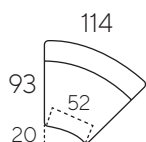

Model: Lobras

A: 26 cm H: 77 cm
 B: 44 cm C: 59 cm

Frame: Solid wood, hardwood laminates,
Seat frame: Nosag springs
Seat: Comfort foam

Back: Comfort foam
Legs (E): black (2,5 cm)

Element 78 no arm

Element 78 arm (L/R)

Element 78

Element 93 no arm

Element 93 arm (L/R)

Element 93

Element 123 no arm

Element 123 arm (L/R)

Element 123

LongChair XL
(L/R)

Element
corner 45

Footstool A

Footstool B

L = Arm Left, R = Arm Right

NOTE! : Ordering of modules should be from left to right (seen from front). The actual dimensions can vary by (+/- 5cm).