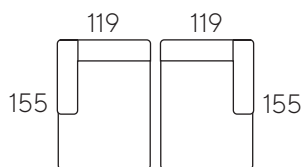

Model: Lobras

A: 26 cm H: 77 cm
 B: 44 cm C: 59 cm

Frame: Solid wood, hardwood laminates,
Seat frame: Nosag springs
Seat: Comfort foam

Back: Comfort foam
Legs (E): black (2,5 cm)

Element 78 no arm

Element 78 arm (L/R)

Element 78

Element 93 no arm

Element 93 arm (L/R)

Element 93

Element 123 no arm

Element 123 arm (L/R)

Element 123

LongChair XL
(L/R)

Element
corner 45

Footstool A

Footstool B

L = Arm Left, R = Arm Right

NOTE! : Ordering of modules should be from left to right (seen from front). The actual dimensions can vary by (+/- 5cm).