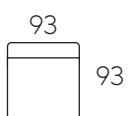

Model: Lobras

A: 26 cm H: 77 cm
 B: 44 cm C: 59 cm

Frame: Solid wood, hardwood laminates,
Seat frame: Nosag springs
Seat: Comfort foam

Back: Comfort foam
Legs (E): black (2,5 cm)

Element 78 no arm

Element 78 arm (L/R)

Element 78

Element 93 no arm

Element 93 arm (L/R)

Element 93

Element 123 no arm

Element 123 arm (L/R)

Element 123

LongChair XL
(L/R)

Element
corner 45

Footstool A

Footstool B

L = Arm Left, R = Arm Right

NOTE! : Ordering of modules should be from left to right (seen from front). The actual dimensions can vary by (+/- 5cm).