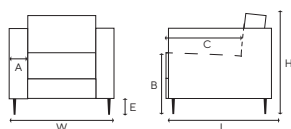

Model: Lobras

A: 26 cm H: 77 cm
 B: 44 cm C: 59 cm

Frame: Solid wood, hardwood laminates,
Seat frame: Nosag springs
Seat: Comfort foam

Back: Comfort foam
Legs (E): black (2,5 cm)

Element 78 no arm

Element 78 arm (L/R)

Element 78

Element 93 no arm

Element 93 arm (L/R)

Element 93

Element 123 no arm

Element 123 arm (L/R)

Element 123

LongChair XL
(L/R)

Element
corner 45

Footstool A

Footstool B

L = Arm Left, R = Arm Right

NOTE! : Ordering of modules should be from left to right (seen from front). The actual dimensions can vary by (+/- 5cm).