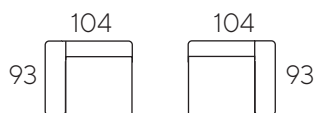

Model: Lobras

A: 26 cm H: 77 cm
 B: 44 cm C: 59 cm

Frame: Solid wood, hardwood laminates,
Seat frame: Nosag springs
Seat: Comfort foam

Back: Comfort foam
Legs (E): black (2,5 cm)

Element 78 no arm

Element 78 arm (L/R)

Element 78

Element 93 no arm

Element 93 arm (L/R)

Element 93

Element 123 no arm

Element 123 arm (L/R)

Element 123

LongChair XL
(L/R)

Element
corner 45

Footstool A

Footstool B

L = Arm Left, R = Arm Right

NOTE! : Ordering of modules should be from left to right (seen from front). The actual dimensions can vary by (+/- 5cm).