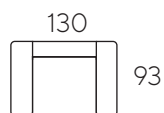

Model: Lobras

A: 26 cm H: 77 cm
 B: 44 cm C: 59 cm

Frame: Solid wood, hardwood laminates,
Seat frame: Nosag springs
Seat: Comfort foam

Back: Comfort foam
Legs (E): black (2,5 cm)

Element 78 no arm

Element 78 arm (L/R)

Element 78

Element 93 no arm

Element 93 arm (L/R)

Element 93

Element 123 no arm

Element 123 arm (L/R)

Element 123

LongChair XL
(L/R)

Element
corner 45

Footstool A

Footstool B

L = Arm Left, R = Arm Right

NOTE! : Ordering of modules should be from left to right (seen from front). The actual dimensions can vary by (+/- 5cm).