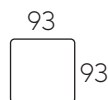

Model: Lobras

A: 26 cm H: 77 cm
 B: 44 cm C: 59 cm

Frame: Solid wood, hardwood laminates,
Seat frame: Nosag springs
Seat: Comfort foam

Back: Comfort foam
Legs (E): black (2,5 cm)

Element 78 no arm

Element 78 arm (L/R)

Element 78

Element 93 no arm

Element 93 arm (L/R)

Element 93

Element 123 no arm

Element 123 arm (L/R)

Element 123

LongChair XL
(L/R)

Element
corner 45

Footstool A

Footstool B

L = Arm Left, R = Arm Right

NOTE! : Ordering of modules should be from left to right (seen from front). The actual dimensions can vary by (+/- 5cm).