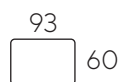

Model: Lobras

A: 26 cm H: 77 cm
 B: 44 cm C: 59 cm

Frame: Solid wood, hardwood laminates,
Seat frame: Nosag springs
Seat: Comfort foam

Back: Comfort foam
Legs (E): black (2,5 cm)

Element 78 no arm

Element 78 arm (L/R)

Element 78

Element 93 no arm

Element 93 arm (L/R)

Element 93

Element 123 no arm

Element 123 arm (L/R)

Element 123

LongChair XL
(L/R)

Element
corner 45

Footstool A

Footstool B

L = Arm Left, R = Arm Right

NOTE! : Ordering of modules should be from left to right (seen from front). The actual dimensions can vary by (+/- 5cm).