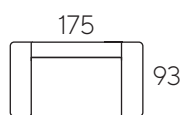

Model: Lobras

A: 26 cm H: 77 cm
 B: 44 cm C: 59 cm

Frame: Solid wood, hardwood laminates,
Seat frame: Nosag springs
Seat: Comfort foam

Back: Comfort foam
Legs (E): black (2,5 cm)

Element 78 no arm

Element 78 arm (L/R)

Element 78

Element 93 no arm

Element 93 arm (L/R)

Element 93

Element 123 no arm

Element 123 arm (L/R)

Element 123

LongChair XL
(L/R)

Element
corner 45

Footstool A

Footstool B

L = Arm Left, R = Arm Right

NOTE! : Ordering of modules should be from left to right (seen from front). The actual dimensions can vary by (+/- 5cm).