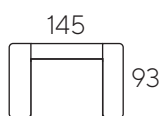

Model: Lobras

A: 26 cm H: 77 cm
 B: 44 cm C: 59 cm

Frame: Solid wood, hardwood laminates,
Seat frame: Nosag springs
Seat: Comfort foam

Back: Comfort foam
Legs (E): black (2,5 cm)

Element 78 no arm

Element 78 arm (L/R)

Element 78

Element 93 no arm

Element 93 arm (L/R)

Element 93

Element 123 no arm

Element 123 arm (L/R)

Element 123

LongChair XL
(L/R)

Element
corner 45

Footstool A

Footstool B

L = Arm Left, R = Arm Right

NOTE! : Ordering of modules should be from left to right (seen from front). The actual dimensions can vary by (+/- 5cm).