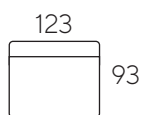

Model: Lobras

A: 26 cm H: 77 cm
 B: 44 cm C: 59 cm

Frame: Solid wood, hardwood laminates,
Seat frame: Nosag springs
Seat: Comfort foam

Back: Comfort foam
Legs (E): black (2,5 cm)

Element 78 no arm

Element 78 arm (L/R)

Element 78

Element 93 no arm

Element 93 arm (L/R)

Element 93

Element 123 no arm

Element 123 arm (L/R)

Element 123

LongChair XL
(L/R)

Element
corner 45

Footstool A

Footstool B

L = Arm Left, R = Arm Right

NOTE! : Ordering of modules should be from left to right (seen from front). The actual dimensions can vary by (+/- 5cm).