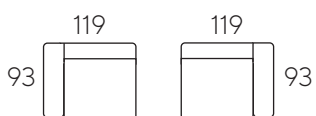

Model: Lobras

A: 26 cm H: 77 cm
 B: 44 cm C: 59 cm

Frame: Solid wood, hardwood laminates,
Seat frame: Nosag springs
Seat: Comfort foam

Back: Comfort foam
Legs (E): black (2,5 cm)

Element 78 no arm

Element 78 arm (L/R)

Element 78

Element 93 no arm

Element 93 arm (L/R)

Element 93

Element 123 no arm

Element 123 arm (L/R)

Element 123

LongChair XL
(L/R)

Element
corner 45

Footstool A

Footstool B

L = Arm Left, R = Arm Right

NOTE! : Ordering of modules should be from left to right (seen from front). The actual dimensions can vary by (+/- 5cm).