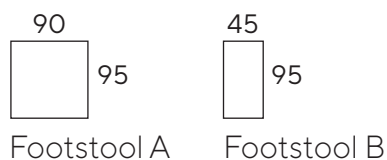

Model: Vigo

A: 17 cm H: 86 cm
 B: 44 cm C: 58 cm

Frame: Solid wood, plywood, chipboard, fiberboard, **Back:** Foam flakes/HCS fibers mix
Seat frame: nosag springs
Legs (E): Small black (15 cm)
Seat: Comfort/HR foam

L = Arm Left, R = Arm Right