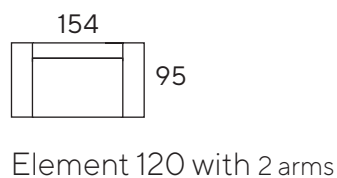

Model: Vigo

A: 17 cm H: 86 cm
 B: 44 cm C: 58 cm

Frame: Solid wood, plywood, chipboard, fiberboard, **Back:** Foam flakes/HCS fibers mix
Seat frame: nosag springs
Legs (E): Small black (15 cm)
Seat: Comfort/HR foam

L = Arm Left, R = Arm Right