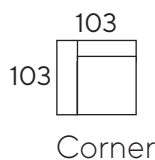

Model: Vigo

A: 17 cm H: 86 cm
 B: 44 cm C: 58 cm

Frame: Solid wood, plywood, chipboard, fiberboard, **Back:** Foam flakes/HCS fibers mix
Seat frame: nosag springs
Legs (E): Small black (15 cm)
Seat: Comfort/HR foam

L = Arm Left, R = Arm Right