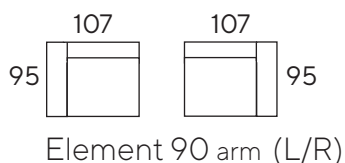

Model: Vigo

A: 17 cm H: 86 cm
 B: 44 cm C: 58 cm

Frame: Solid wood, plywood, chipboard, fiberboard, **Back:** Foam flakes/HCS fibers mix
Seat frame: nosag springs
Legs (E): Small black (15 cm)
Seat: Comfort/HR foam

L = Arm Left, R = Arm Right