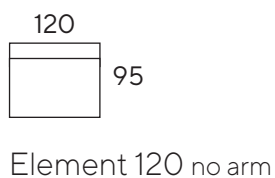

Model: Vigo

A: 17 cm H: 86 cm
 B: 44 cm C: 58 cm

Frame: Solid wood, plywood, chipboard, fiberboard, **Back:** Foam flakes/HCS fibers mix
Seat frame: nosag springs
Legs (E): Small black (15 cm)
Seat: Comfort/HR foam

L = Arm Left, R = Arm Right