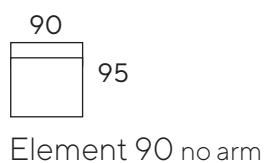

Model: Vigo

A: 17 cm H: 86 cm
 B: 44 cm C: 58 cm

Frame: Solid wood, plywood, chipboard, fiberboard, **Back:** Foam flakes/HCS fibers mix
Seat frame: nosag springs
Legs (E): Small black (15 cm)
Seat: Comfort/HR foam

L = Arm Left, R = Arm Right