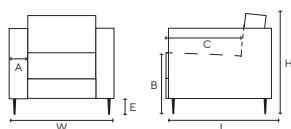

Model: Vigo

A: 17 cm H: 86 cm
 B: 44 cm C: 58 cm

Frame: Solid wood, plywood, chipboard, fiberboard, **Back:** Foam flakes/HCS fibers mix
Seat frame: nosag springs
Legs (E): Small black (15 cm)
Seat: Comfort/HR foam

L = Arm Left, R = Arm Right