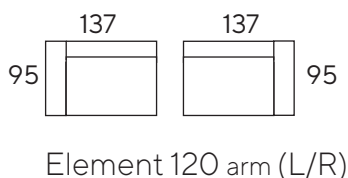

Model: Vigo

A: 17 cm H: 86 cm
 B: 44 cm C: 58 cm

Frame: Solid wood, plywood, chipboard, fiberboard, **Back:** Foam flakes/HCS fibers mix
Seat frame: nosag springs
Legs (E): Small black (15 cm)
Seat: Comfort/HR foam

L = Arm Left, R = Arm Right