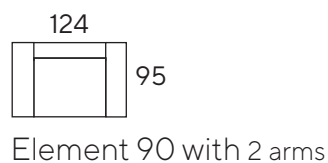

Model: Vigo

A: 17 cm H: 86 cm
 B: 44 cm C: 58 cm

Frame: Solid wood, plywood, chipboard, fiberboard, **Back:** Foam flakes/HCS fibers mix
Seat frame: nosag springs
Legs (E): Small black (15 cm)
Seat: Comfort/HR foam

L = Arm Left, R = Arm Right